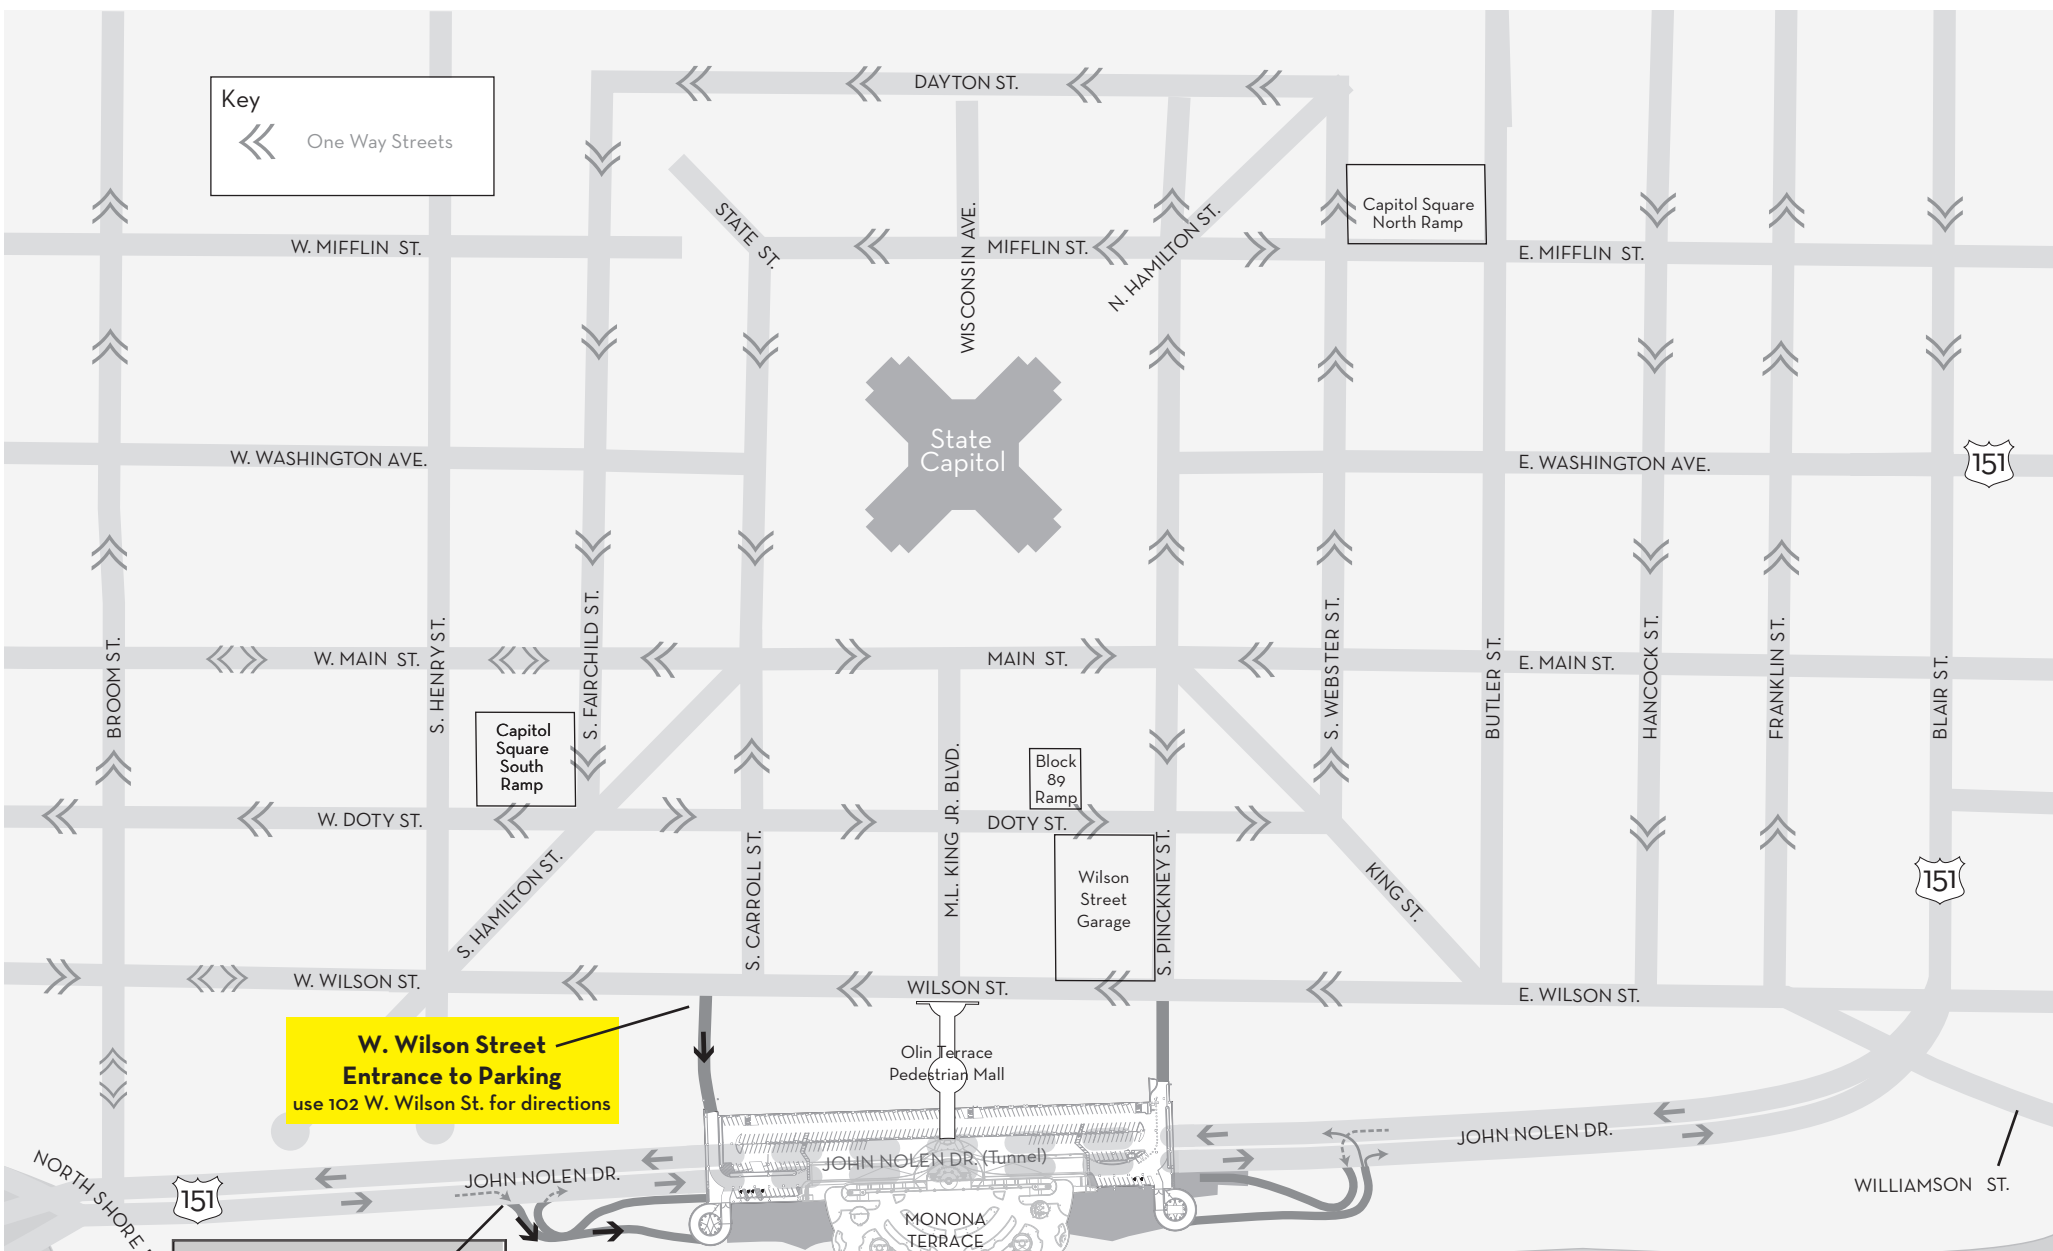

**Key**  
 One Way Streets

**W. Wilson Street  
 Entrance to Parking**  
 use 102 W. Wilson St. for directions

**John Nolen Drive  
 Entrance to Parking  
 CLOSED September 18-19**

**Real-time City Lot  
 Parking Availability**